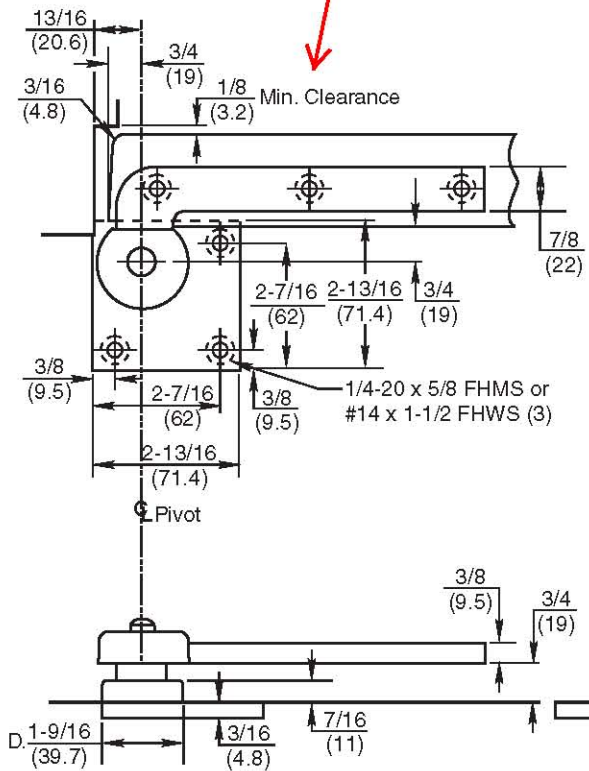

Notes:

1. Do not scale drawing.
2. Right hand shown.
3. Suitable reinforcing by others.
4. Maximum degree of opening 180°, trim permitting.
5. All dimensions are in inches(mm).

See Templaco Stock Number:
RIX M-19-Top Pivot

See Templaco Stock Number:
Rixson F117

F117/117 Pivot Set
3/4" Offset, Handed

RIXSON
ASSA ABLOY

www.rixson.com

TEMPLATE NUMBER

IS-117

DATE

12-09