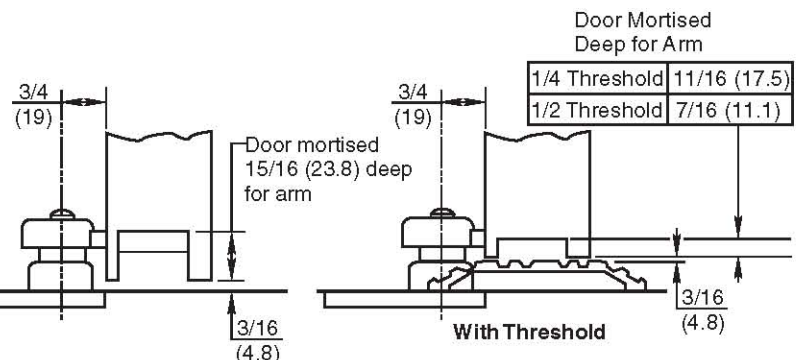

Notes:

1. Do not scale drawing.
2. Right hand shown.
3. Suitable reinforcing by others.
4. Maximum degree of opening 180°, trim permitting.
5. All dimensions are in inches(mm).

See Templaco Stock Number:
RIX M-19-Top Pivot

See Templaco Stock Number:
Rixson F117

F117/117 Pivot Set
3/4" Offset, Handed

RIXSON
ASSA ABLOY

www.rixson.com

TEMPLATE NUMBER

IS-117

DATE

12-09