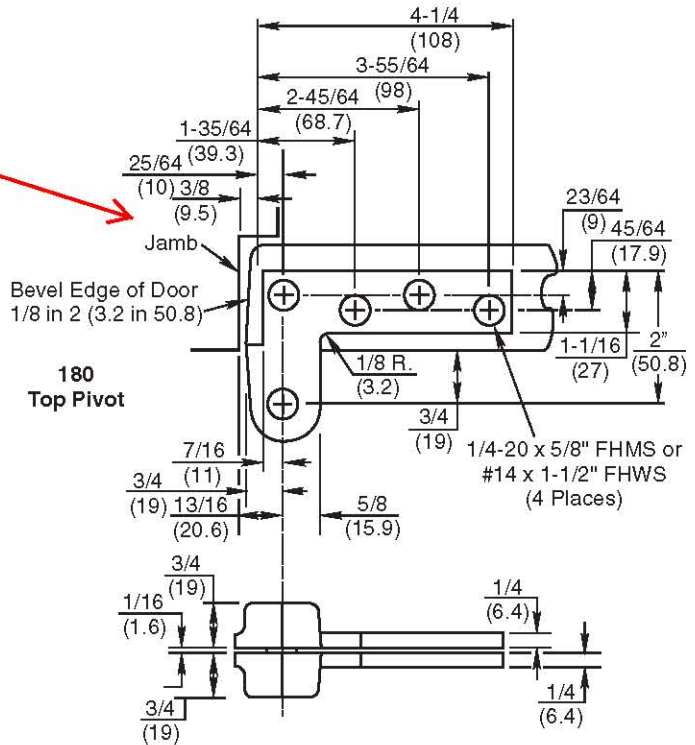

Notes:

1. Do not scale drawing.
2. Right hand shown.
3. Suitable reinforcing by others.
4. Maximum degree of opening 180°, trim permitting.
5. All dimensions are in inches(mm).

See Templaco Stock Number:
RIX M-19-Top Pivot

See Templaco Stock Number:
Rixson F117

F117/117 Pivot Set
3/4" Offset, Handed

RIXSON
ASSA ABLOY

www.rixson.com

TEMPLATE NUMBER

IS-117

DATE

12-09