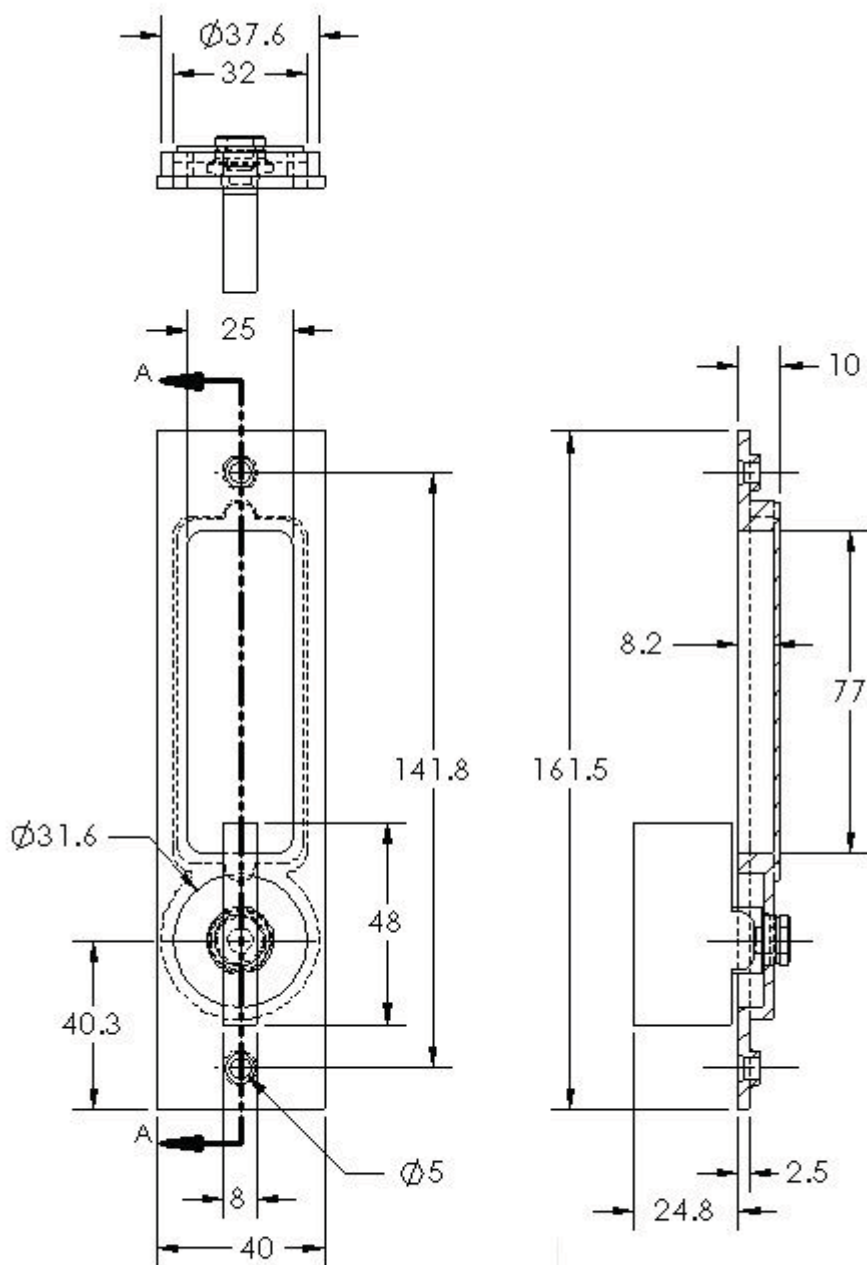

PL160S-AD

Linnea®

800.219.2366 www.linnea-home.com