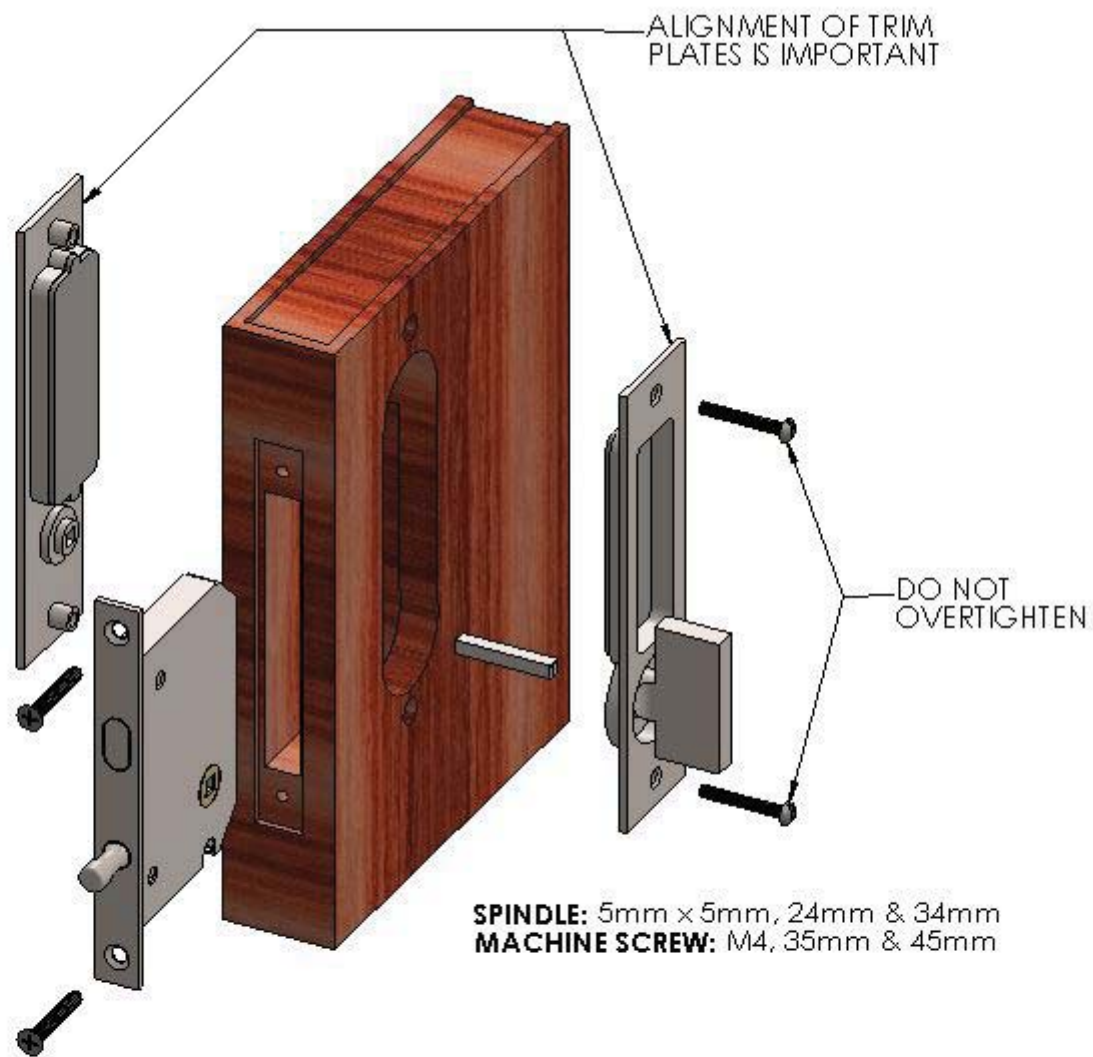

PLM4120P
Linnea[®]

800.219.2366 www.linnea-home.com

WARNINGS

MINIMUM DOOR THICKNESS 1-3/8"
DO NOT RECESS TRIM PLATES IF 1-3/8" DOOR
USE 24mm SPINDLE & 35mm SCREW FOR 1-3/8" DOOR
USE 34mm SPINDLE & 45mm SCREW F