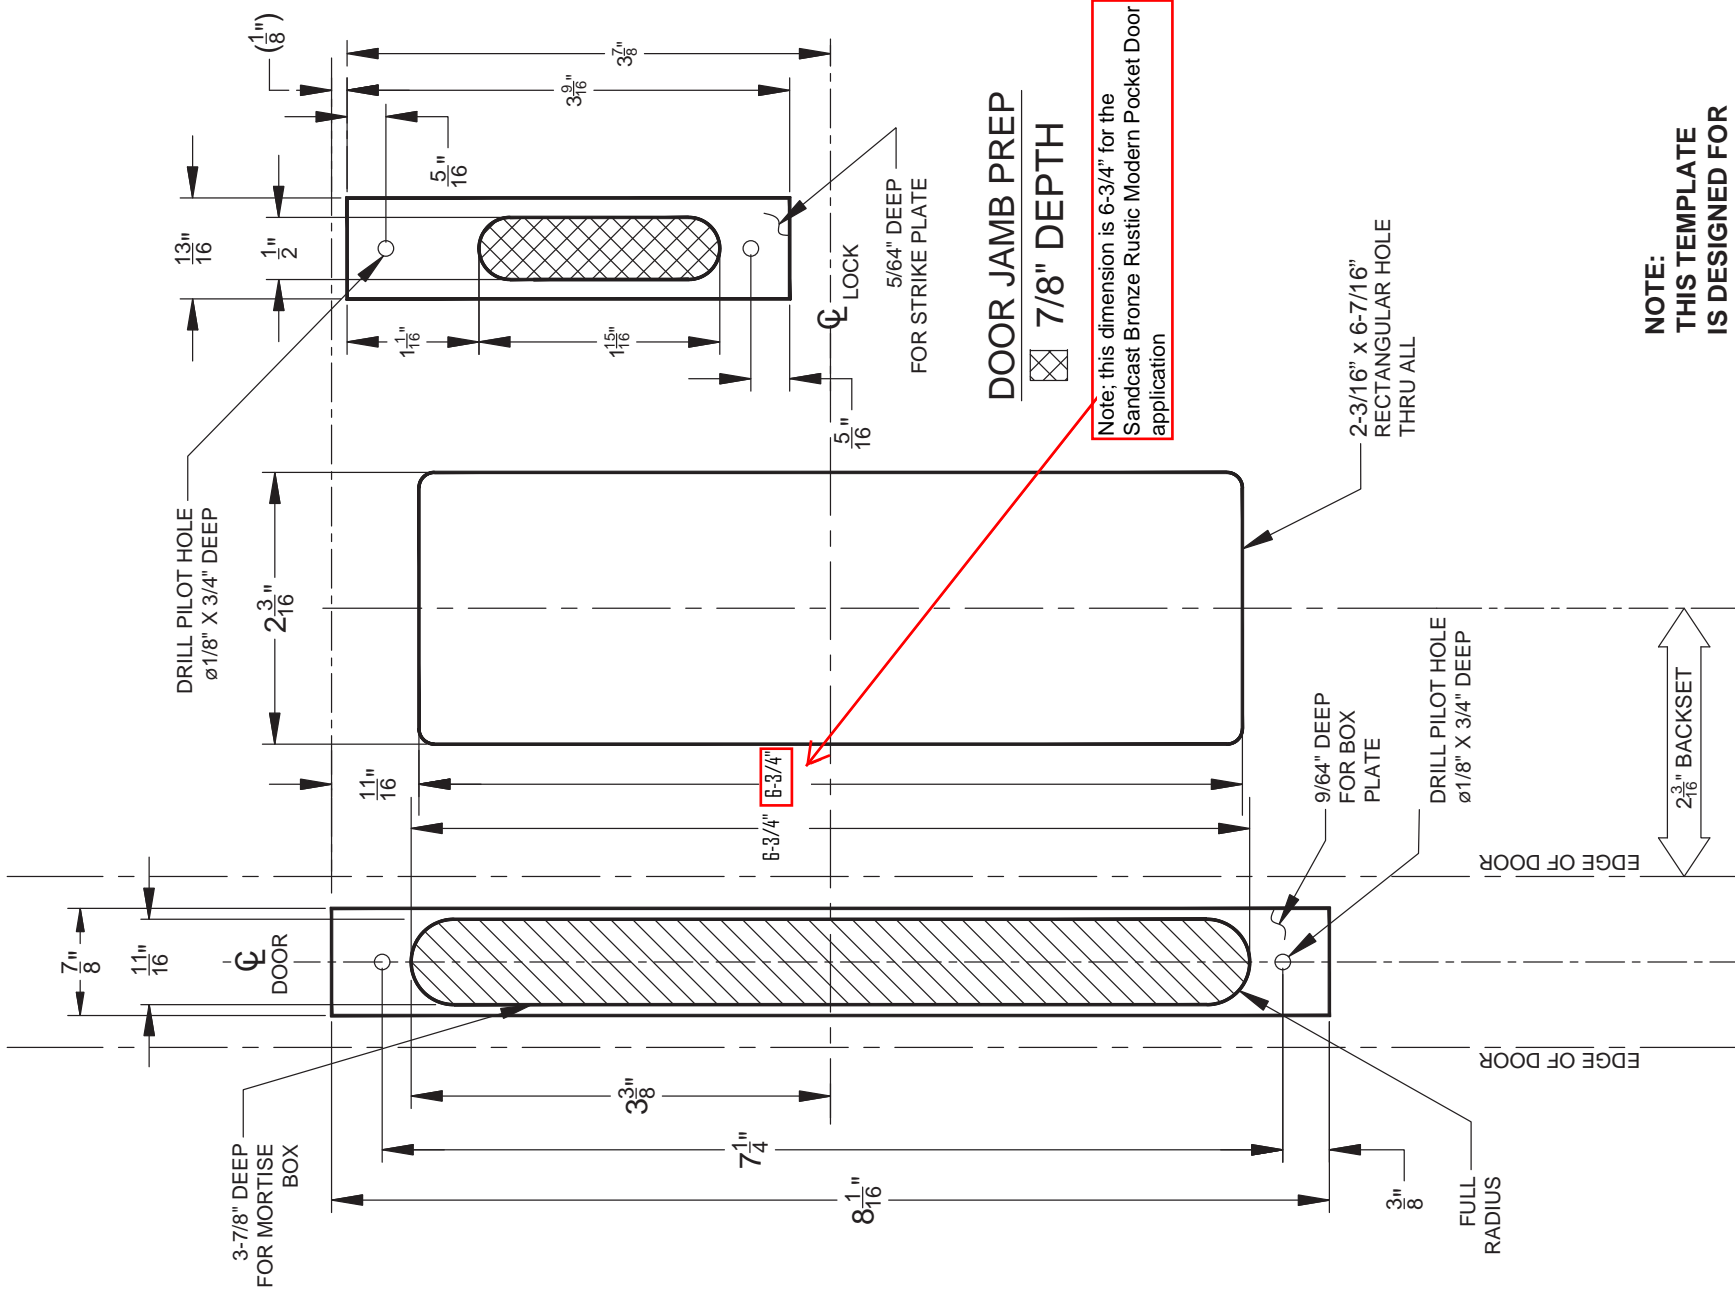

**MODERN POCKET DOOR MORTISE
SANDCAST BRONZE RUSTIC HOLE PREPARATION**

**NOTE:
THIS TEMPLATE
IS DESIGNED FOR
1-3/8" THICK DOOR.**

*** NOTE: 8-1/2" X 11" COPY OF THIS
TEMPLATE NOT TO SCALE.**