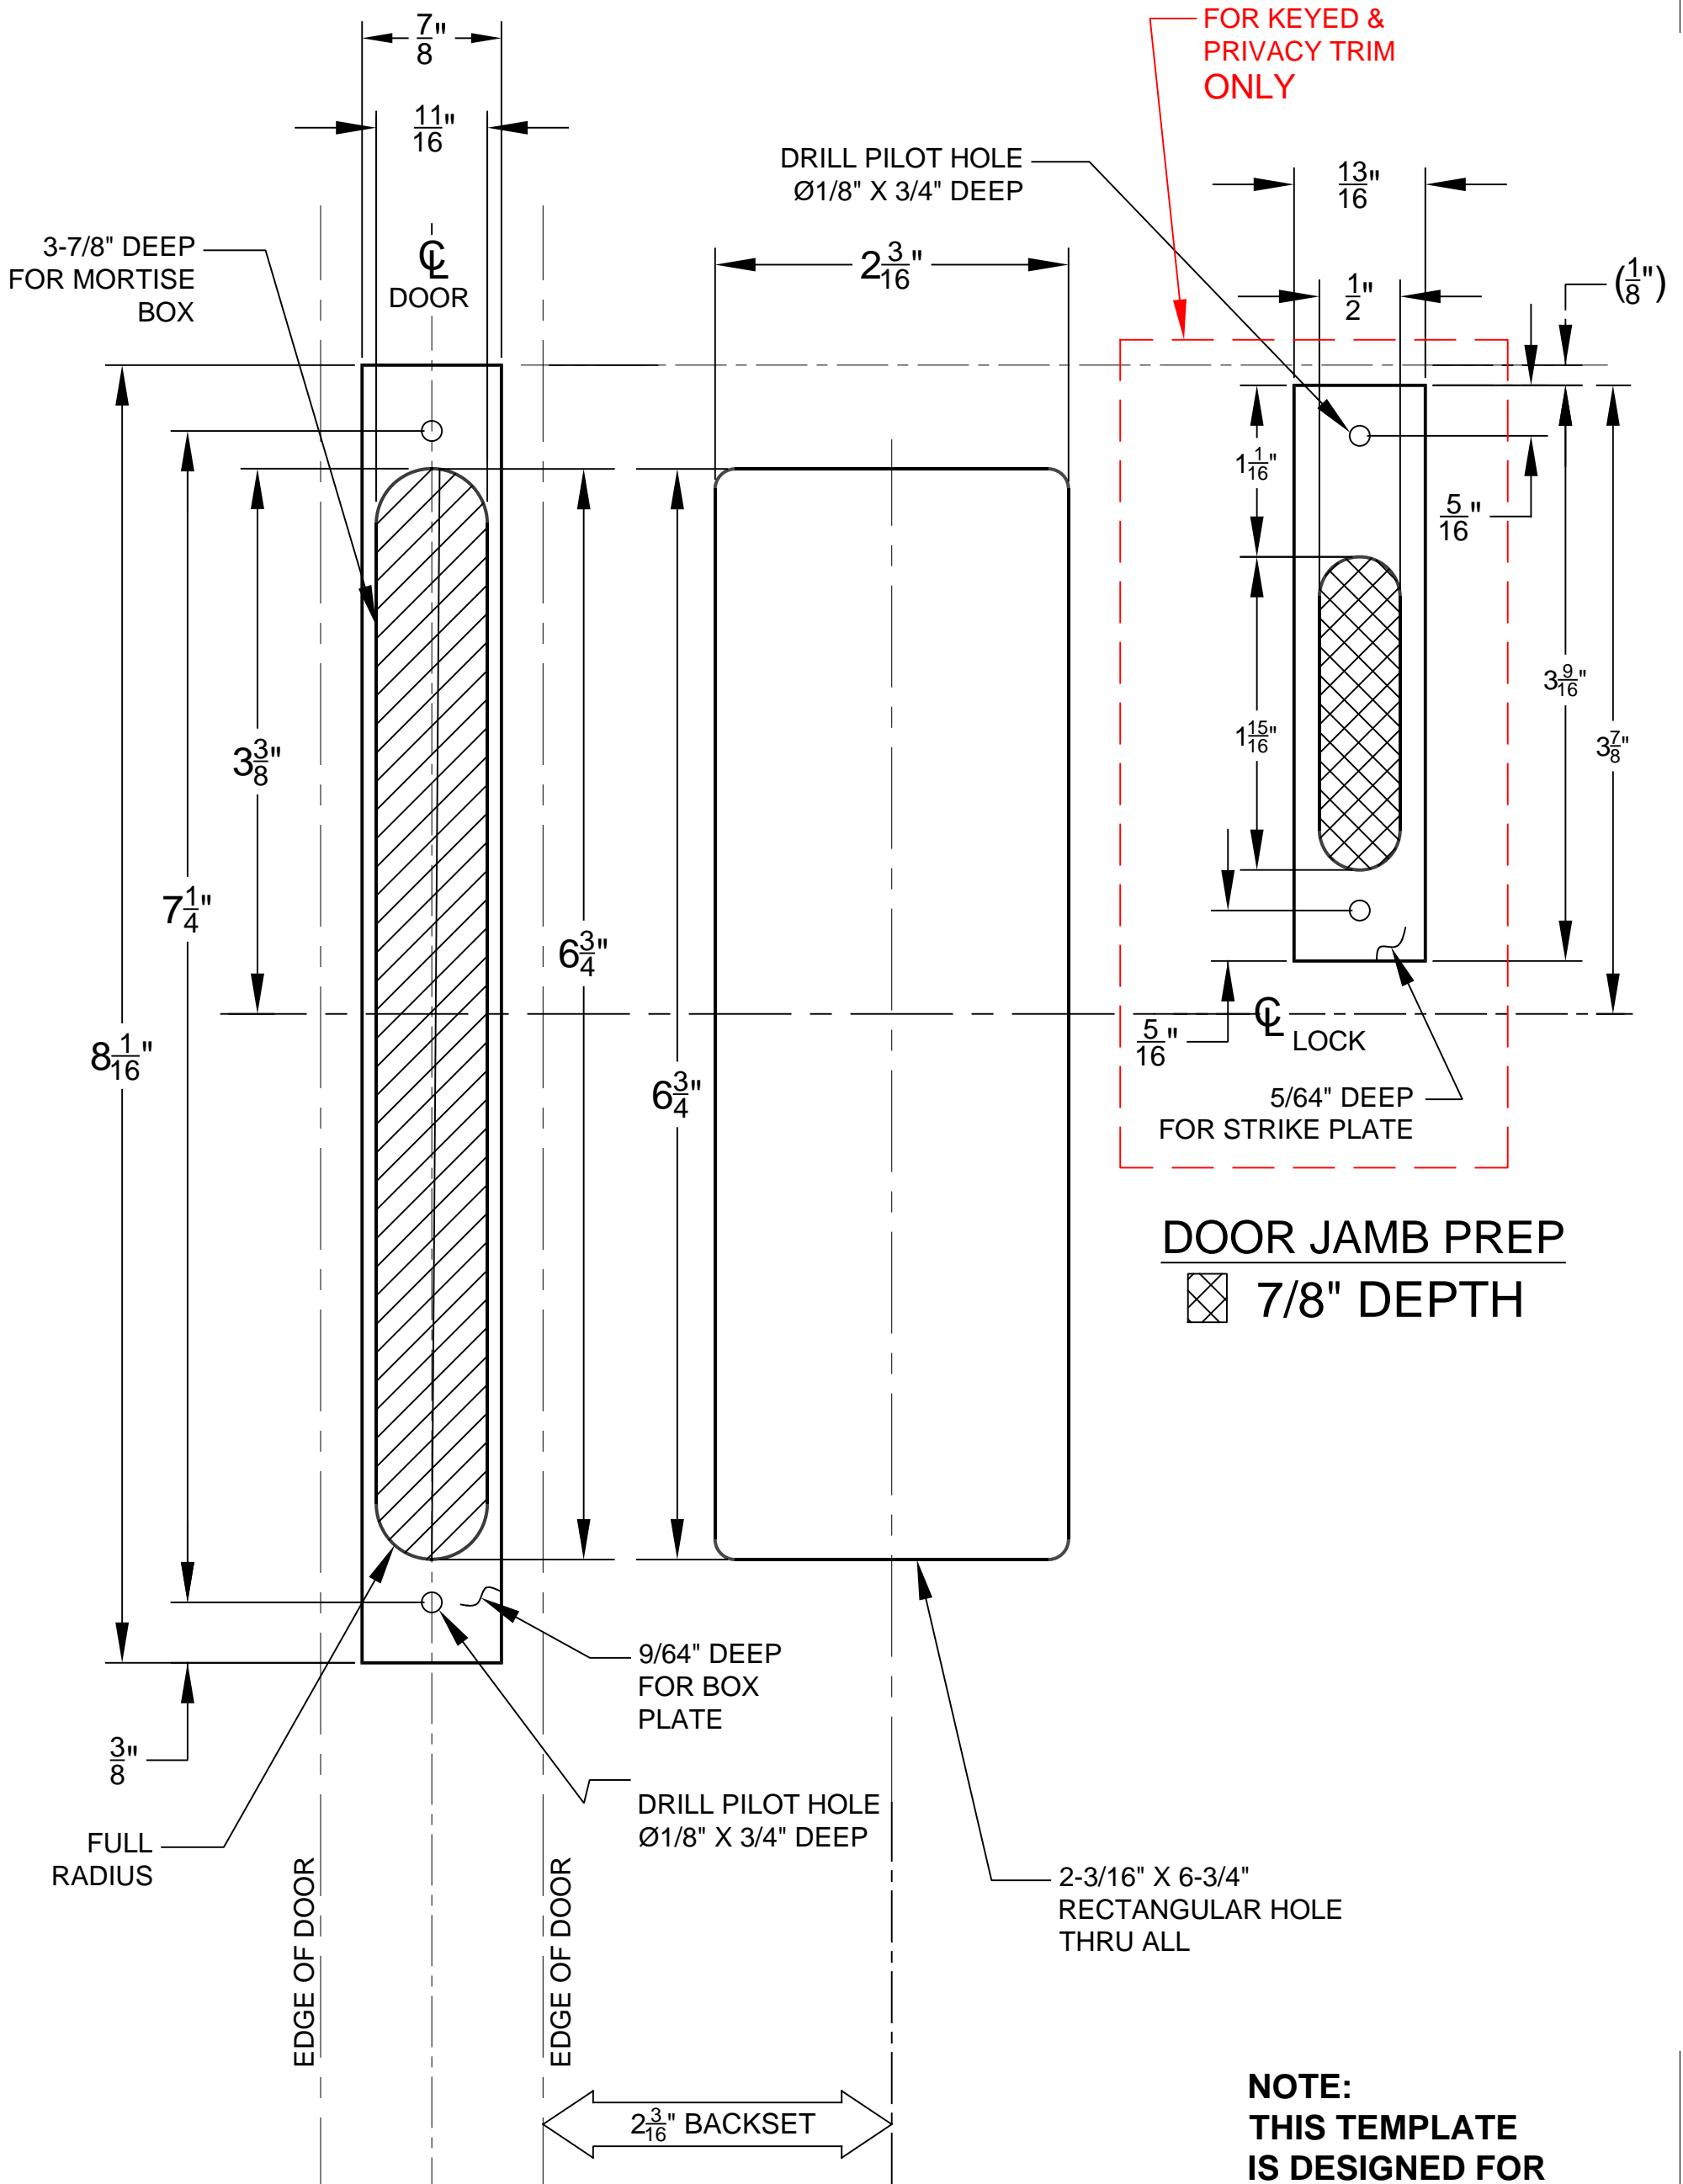

SANDCAST BRONZE RUSTIC MODERN POCKET DOOR MORTISE HOLE PREPARATION

* NOTE: 8-1/2" X 11" COPY OF THIS
TEMPLATE NOT TO SCALE.

NOTE:
THIS TEMPLATE
IS DESIGNED FOR
1-3/8" THICK DOOR.