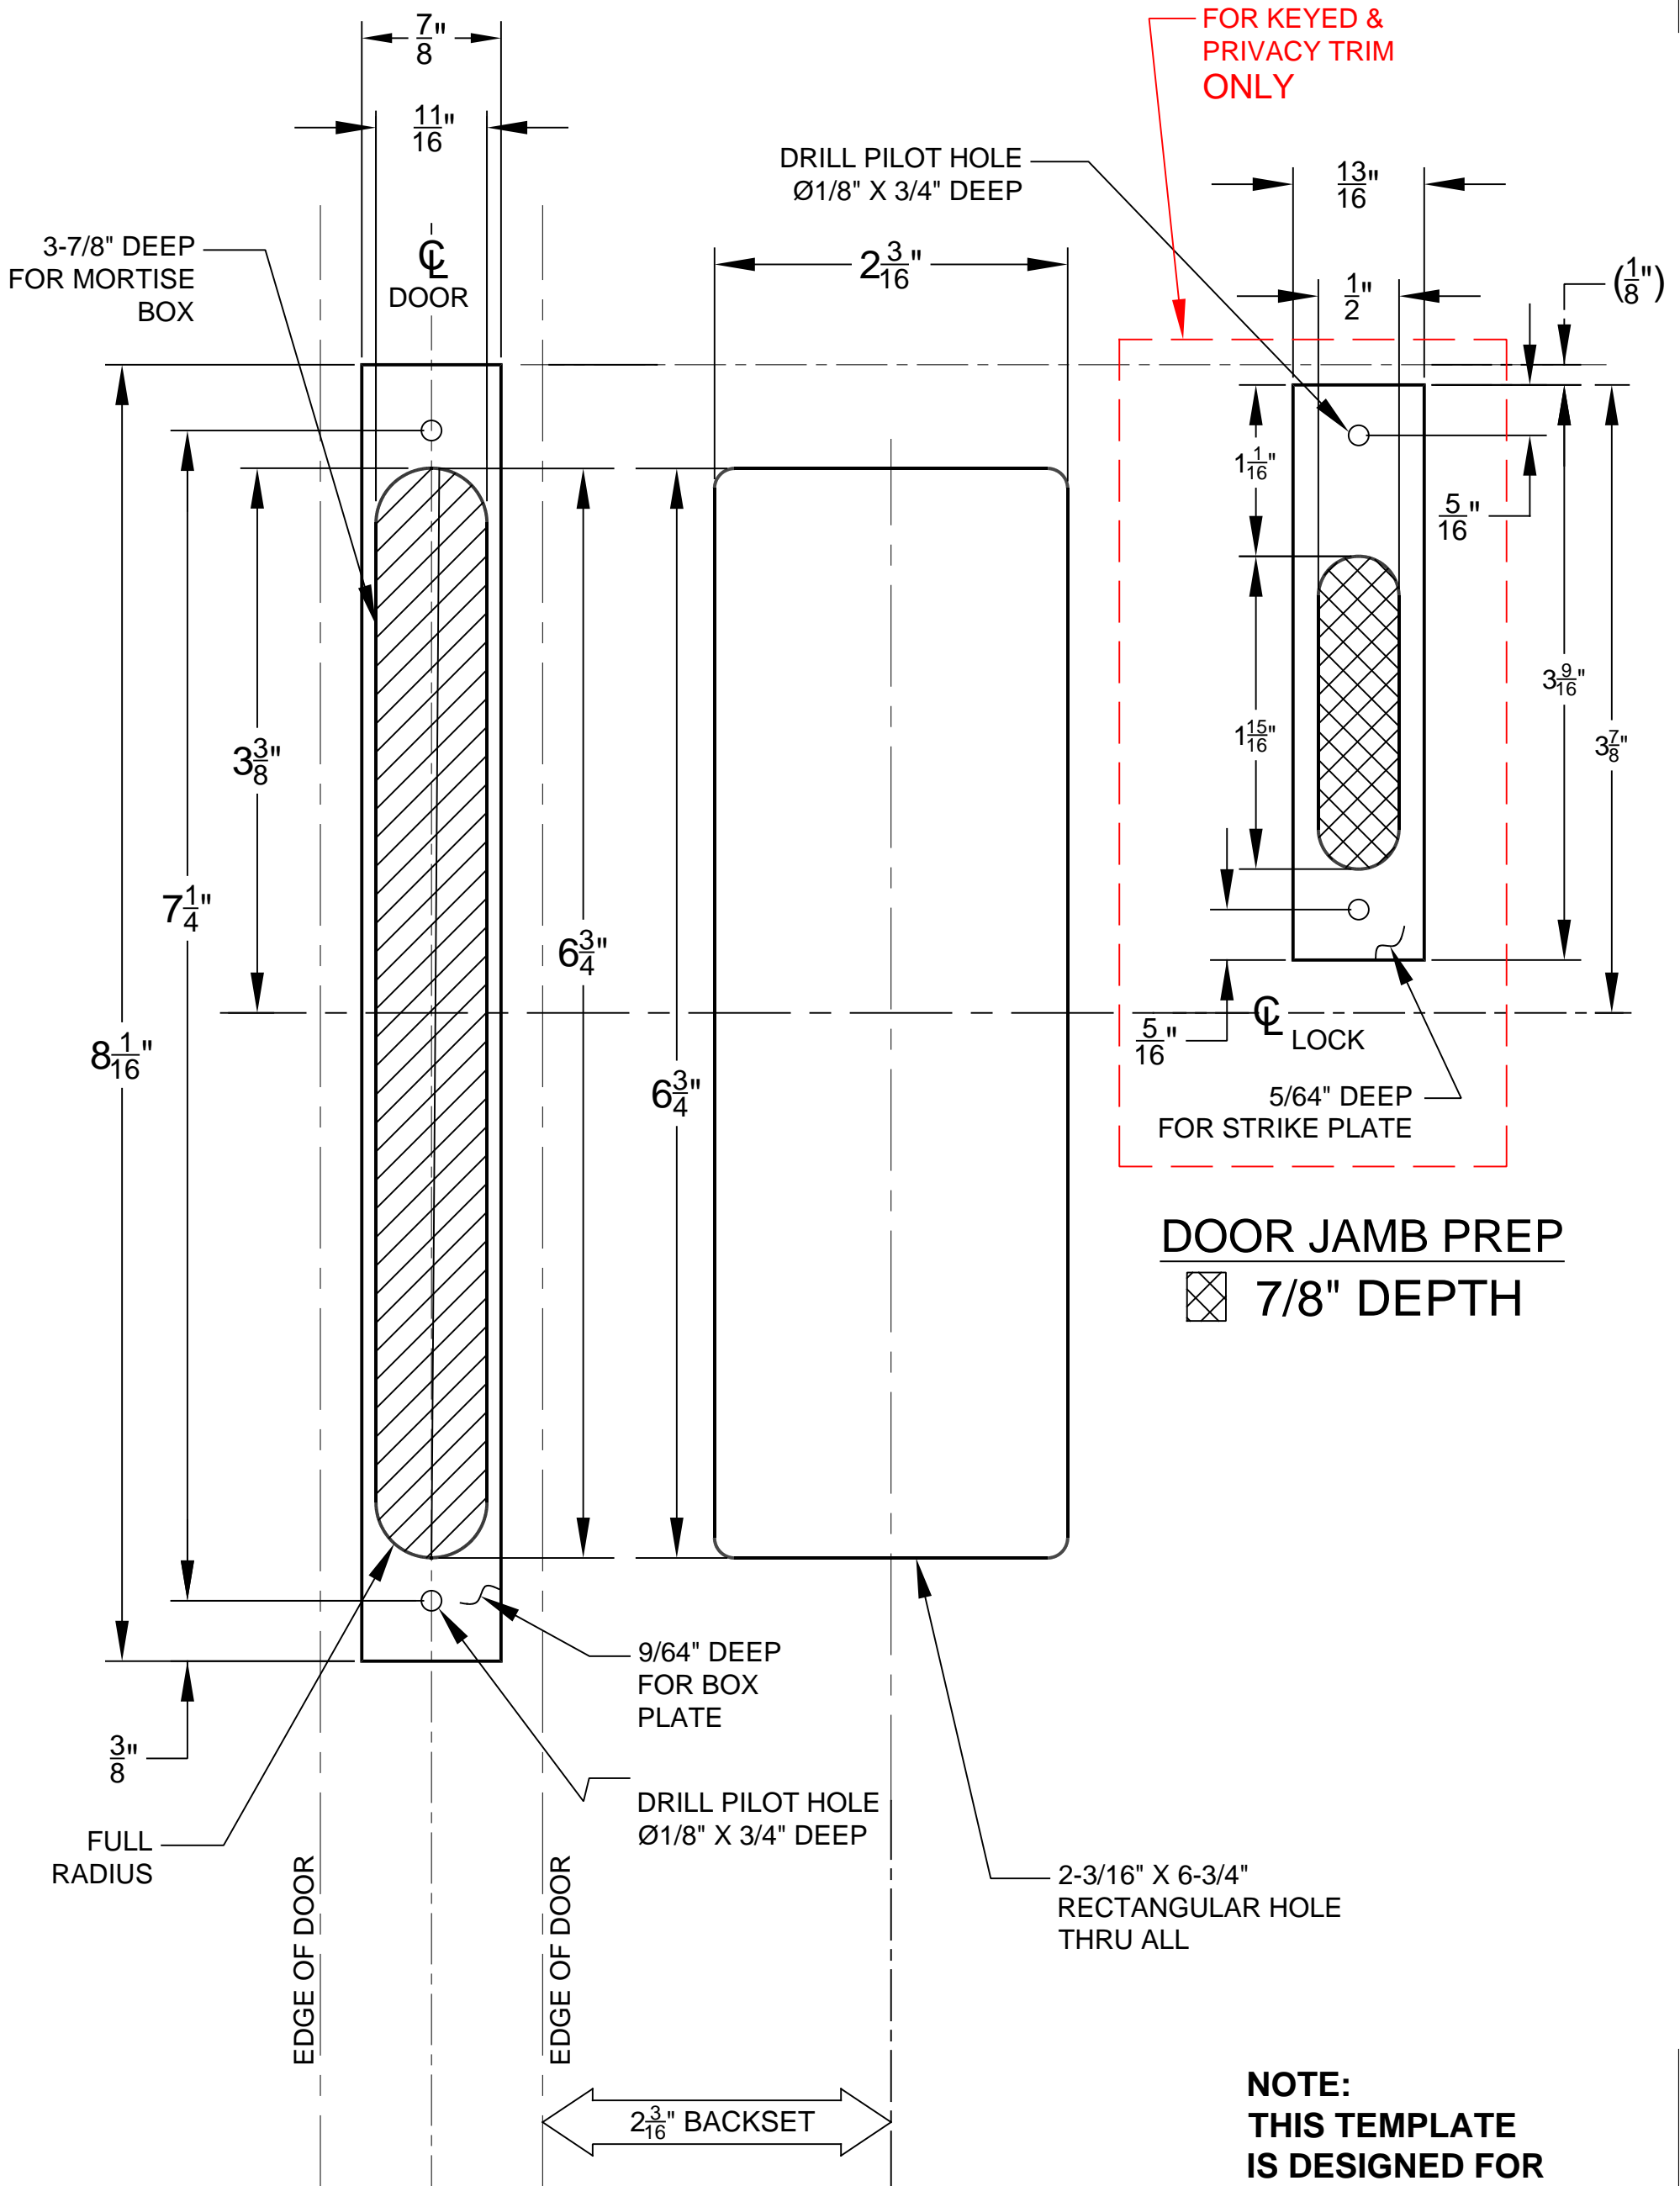

POCKET DOOR MORTISE HOLE PREPARATION

NARROW MODERN POCKET DOOR MORTISE HOLE PREPARATION OVAL & RECTANGULAR TRIMS

NOTE:
THIS TEMPLATE
IS DESIGNED FOR
1-3/8" THICK DOOR.

* NOTE: 8-1/2" X 11" COPY OF THIS
TEMPLATE NOT TO SCALE.

SANDCAST BRONZE RUSTIC MODERN POCKET DOOR MORTISE HOLE PREPARATION

**NOTE:
THIS TEMPLATE
IS DESIGNED FOR
1-3/8" THICK DOOR.**

*** NOTE: 8-1/2" X 11" COPY OF THIS
TEMPLATE NOT TO SCALE.**