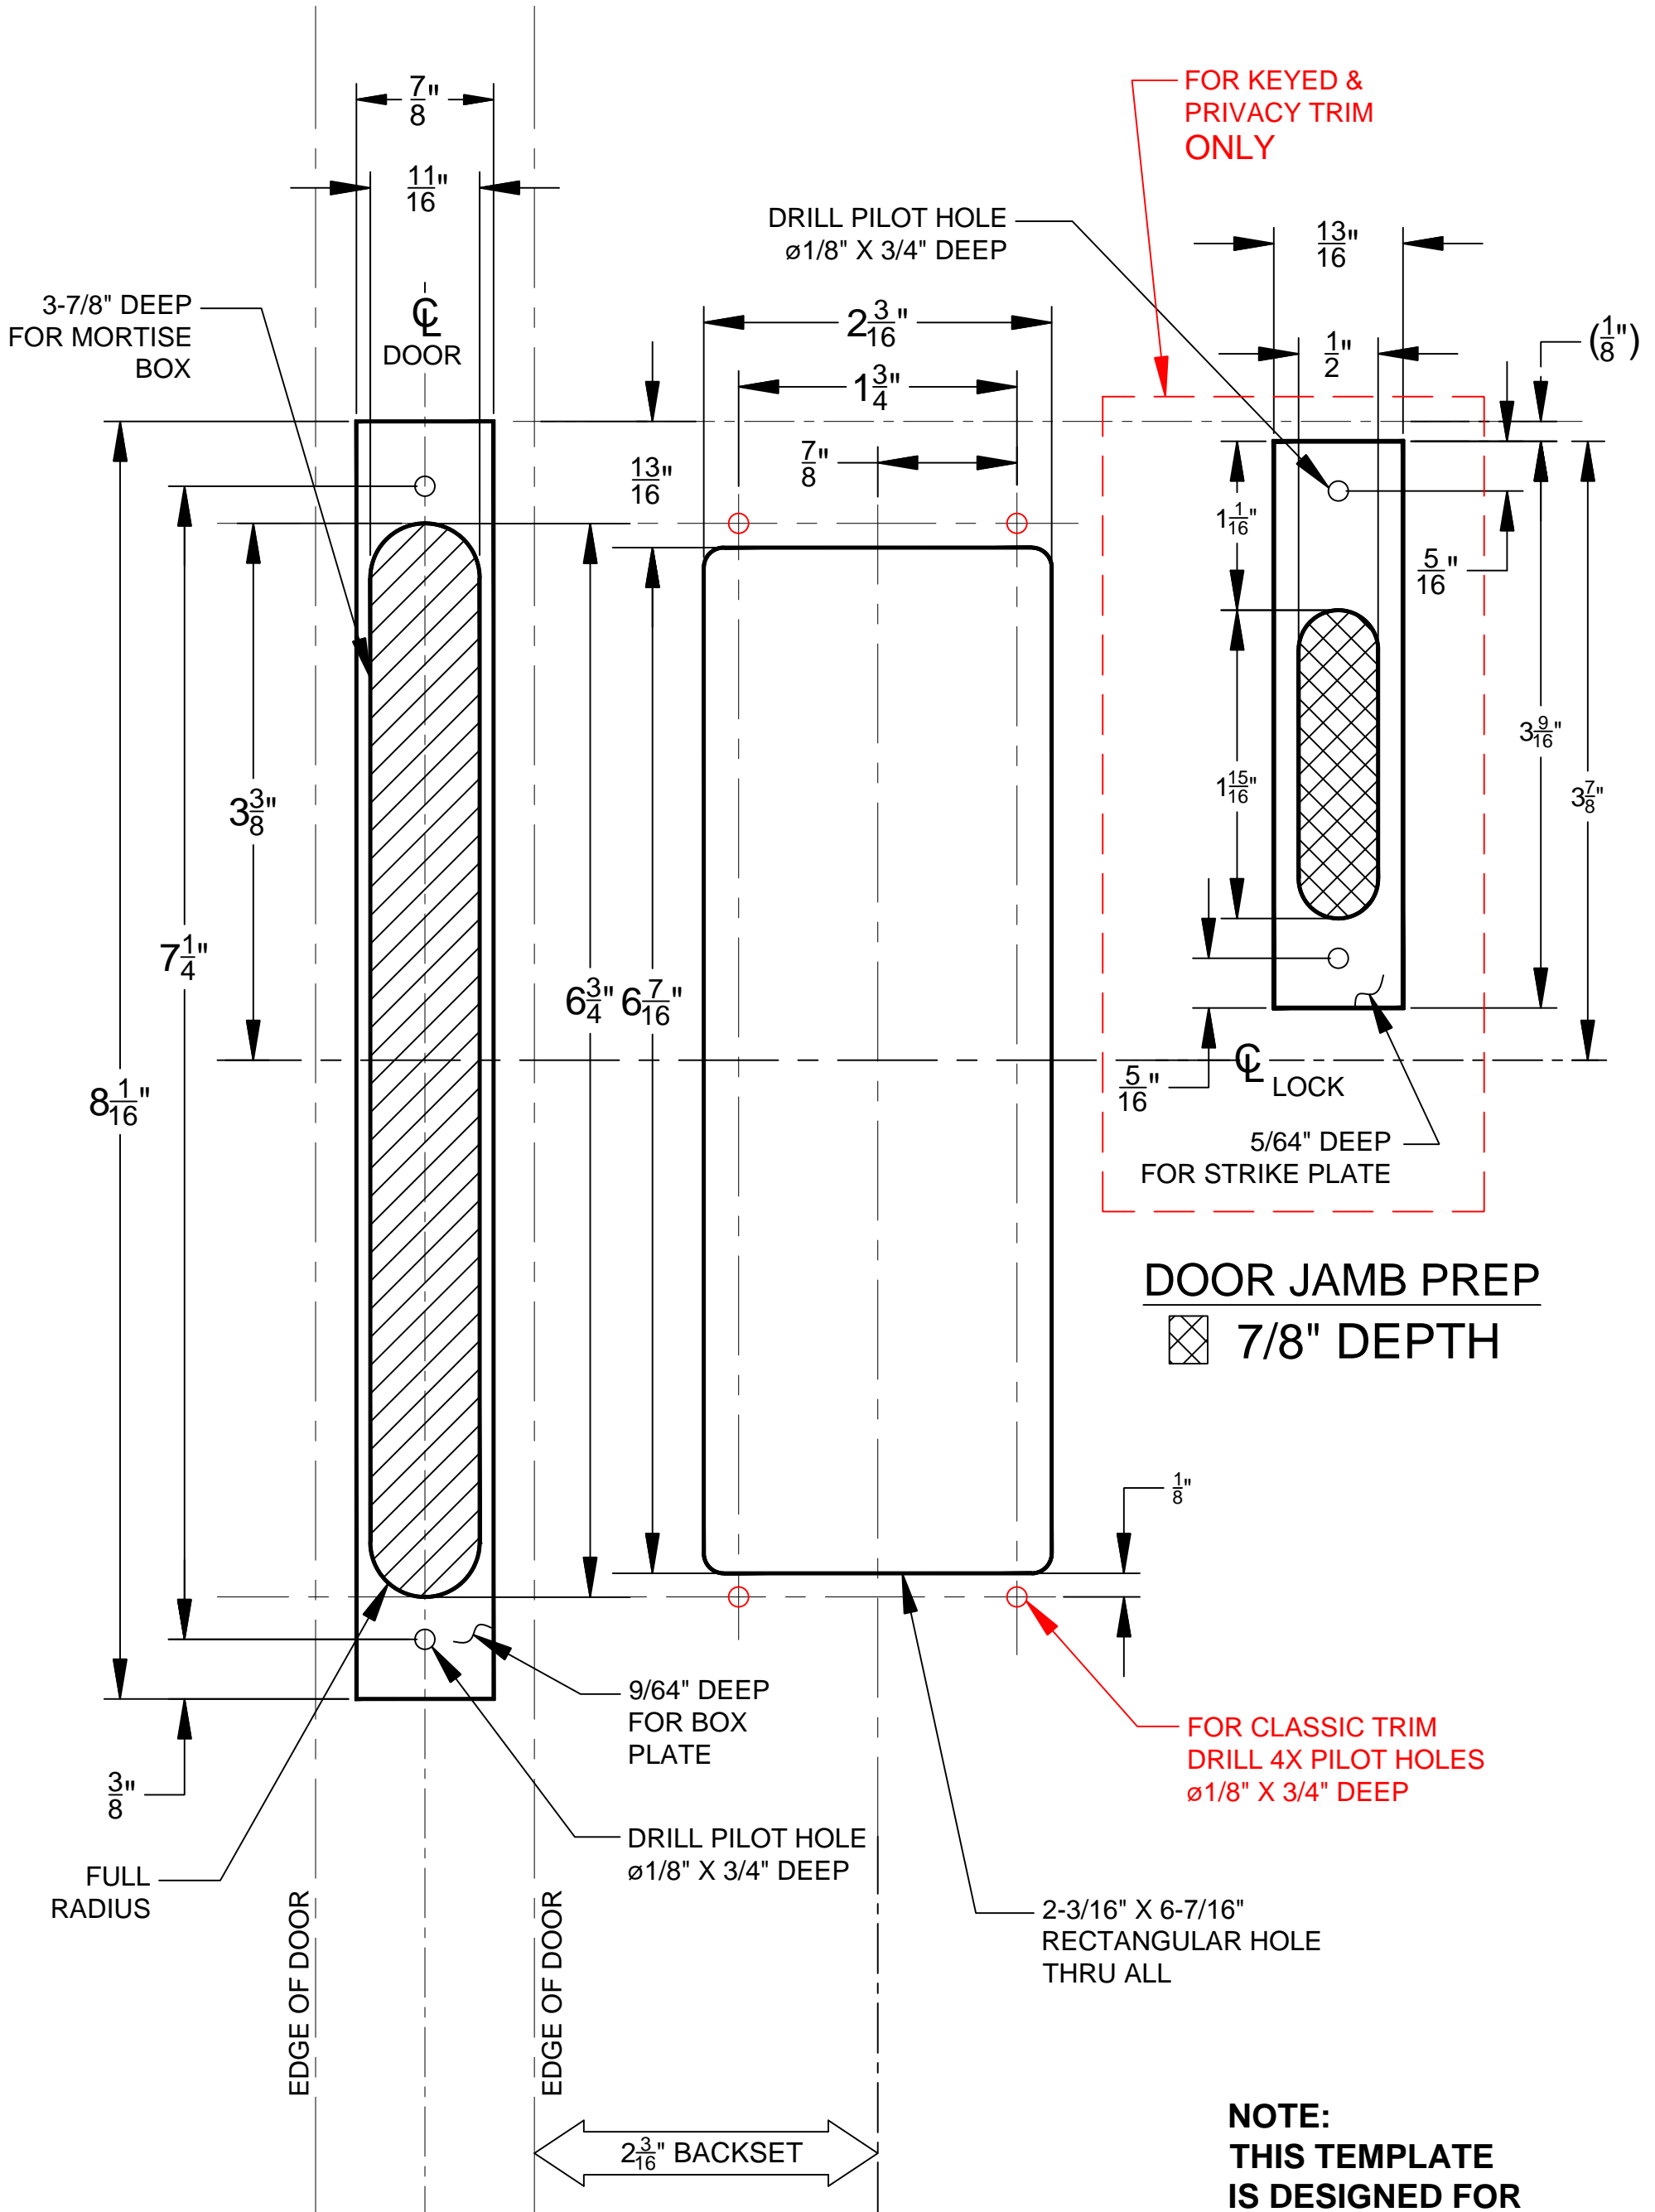

POCKET DOOR MORTISE HOLE PREPARATION

NARROW MODERN POCKET DOOR MORTISE HOLE PREPARATION OVAL & RECTANGULAR TRIMS

NOTE:
THIS TEMPLATE
IS DESIGNED FOR
1-3/8" THICK DOOR.

* NOTE: 8-1/2" X 11" COPY OF THIS
TEMPLATE NOT TO SCALE.

SANDCAST BRONZE RUSTIC MODERN POCKET DOOR MORTISE HOLE PREPARATION

**NOTE:
THIS TEMPLATE
IS DESIGNED FOR
1-3/8" THICK DOOR.**

*** NOTE: 8-1/2" X 11" COPY OF THIS
TEMPLATE NOT TO SCALE.**