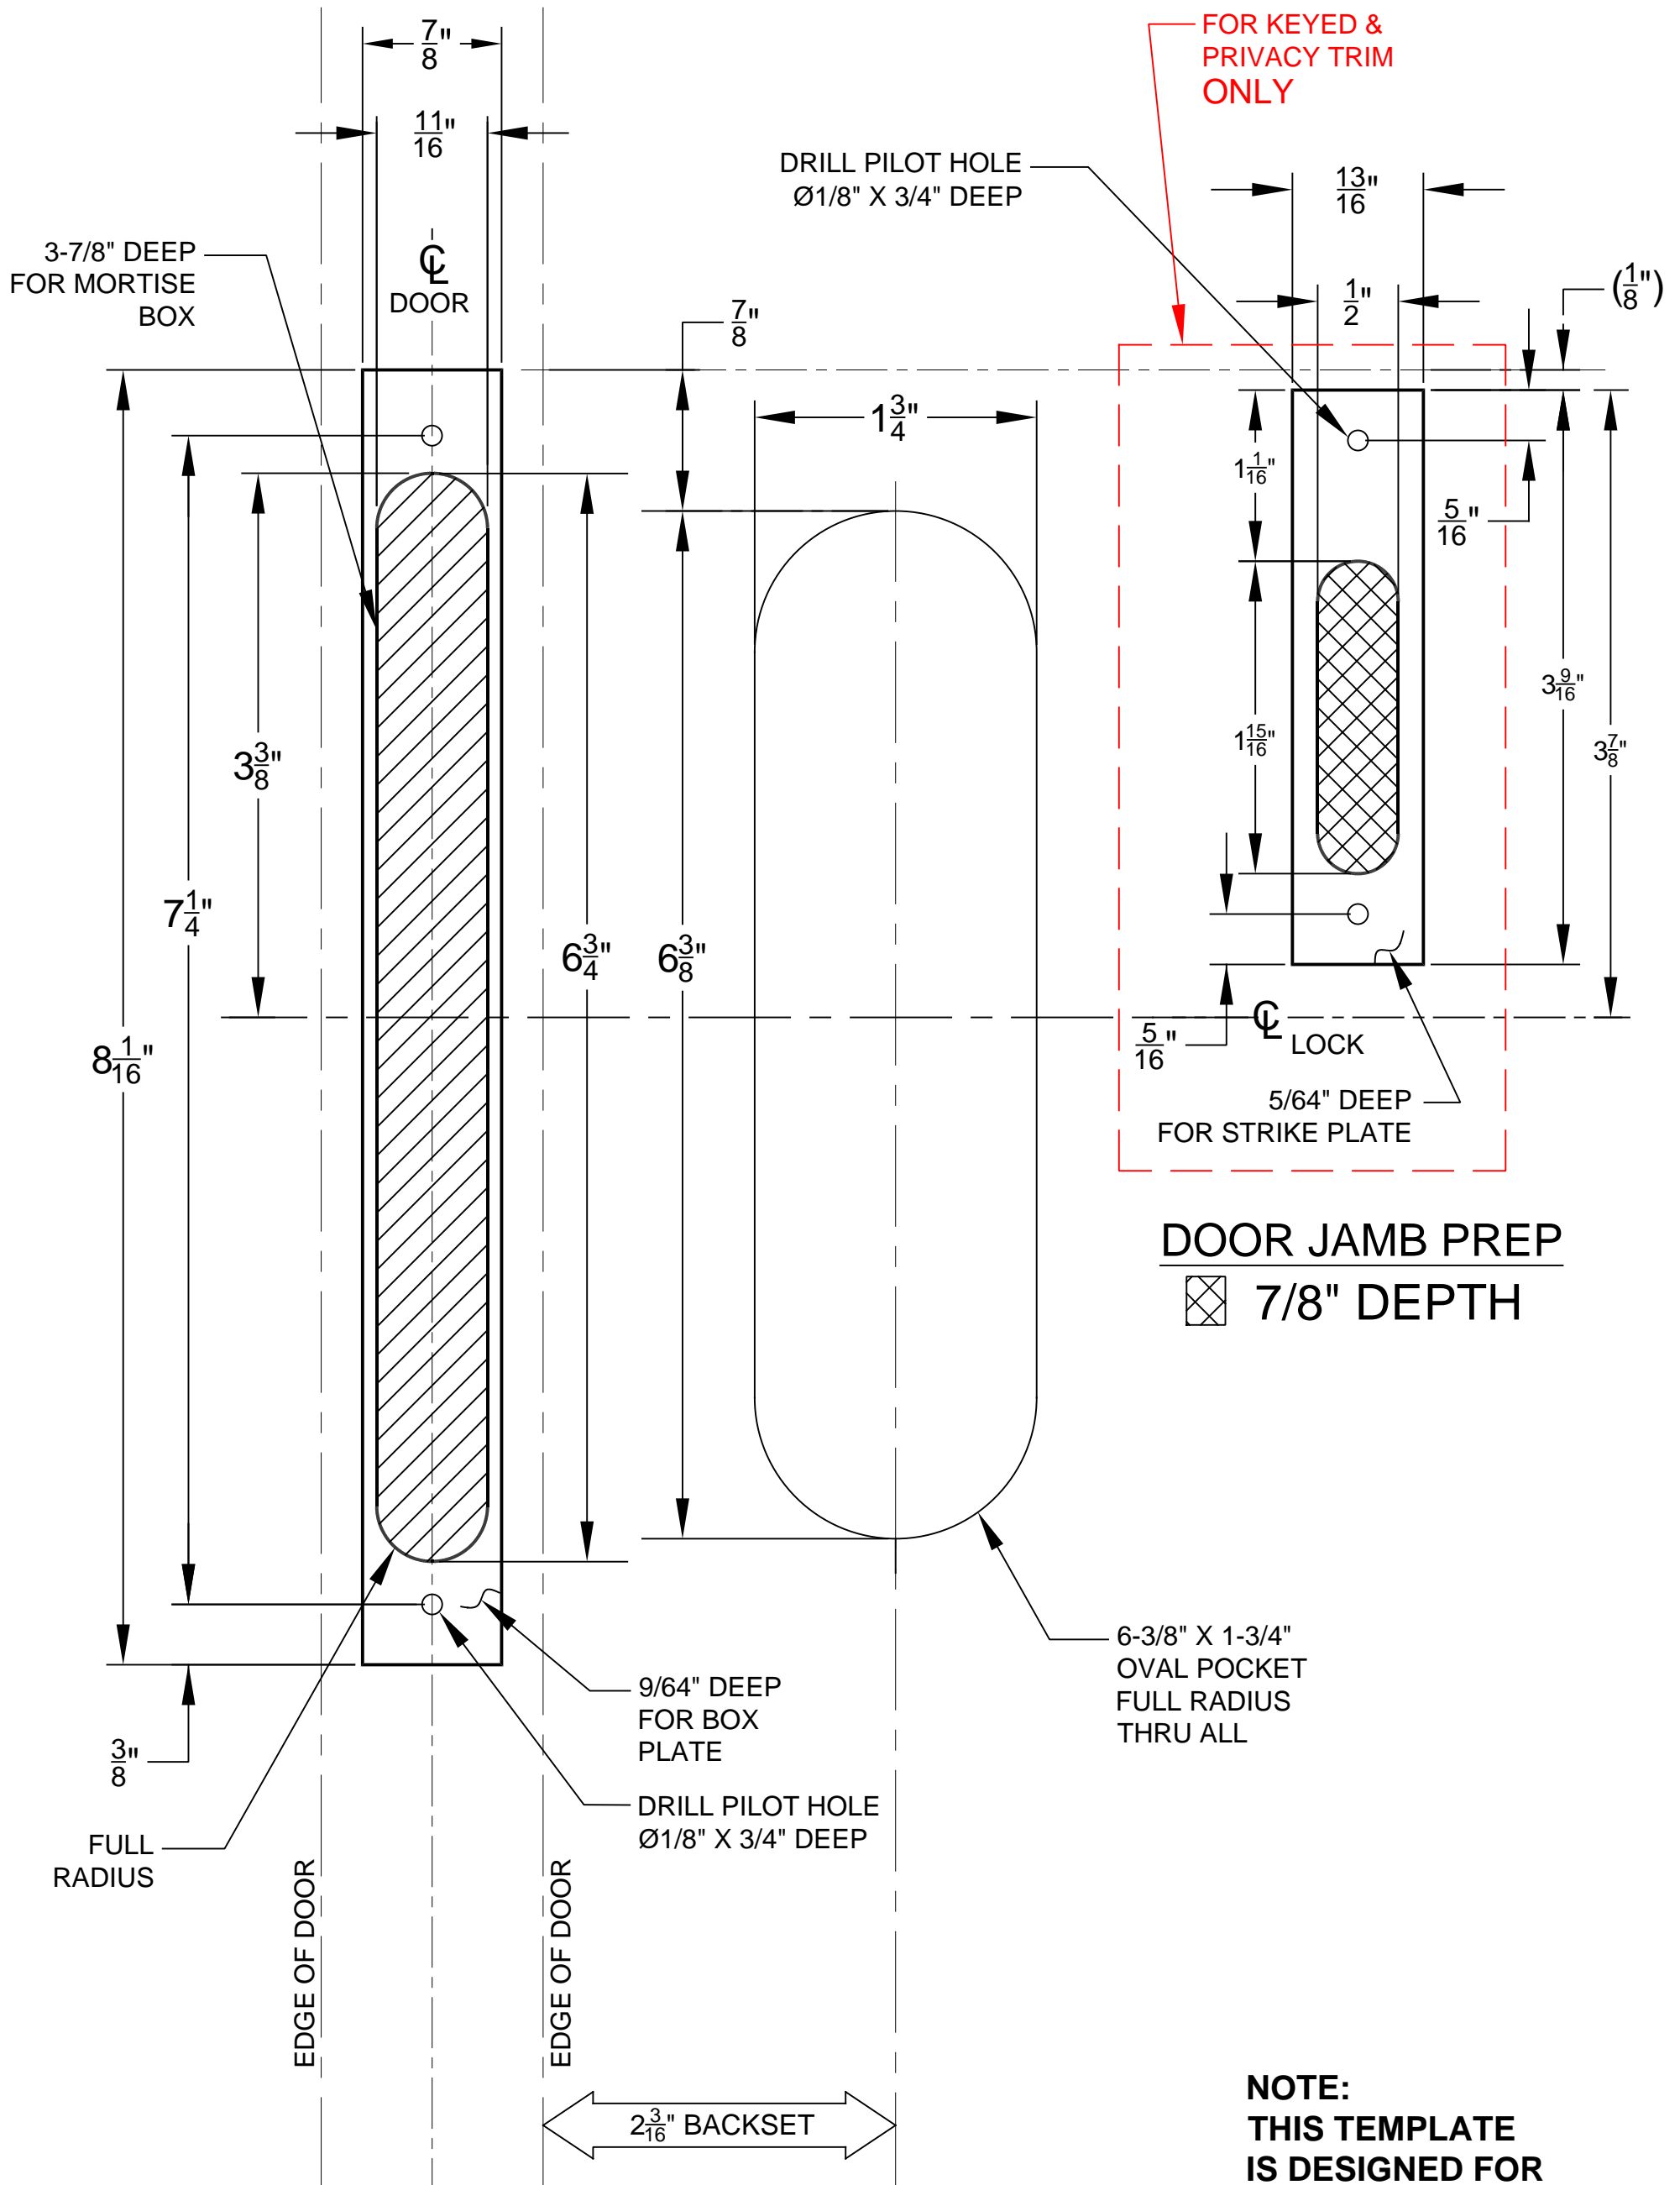

POCKET DOOR MORTISE HOLE PREPARATION

NARROW MODERN POCKET DOOR MORTISE HOLE PREPARATION OVAL & RECTANGULAR TRIMS

NOTE:
THIS TEMPLATE
IS DESIGNED FOR
1-3/8" THICK DOOR.

* NOTE: 8-1/2" X 11" COPY OF THIS
TEMPLATE NOT TO SCALE.

SANDCAST BRONZE RUSTIC MODERN POCKET DOOR MORTISE HOLE PREPARATION

**NOTE:
THIS TEMPLATE
IS DESIGNED FOR
1-3/8" THICK DOOR.**

*** NOTE: 8-1/2" X 11" COPY OF THIS
TEMPLATE NOT TO SCALE.**