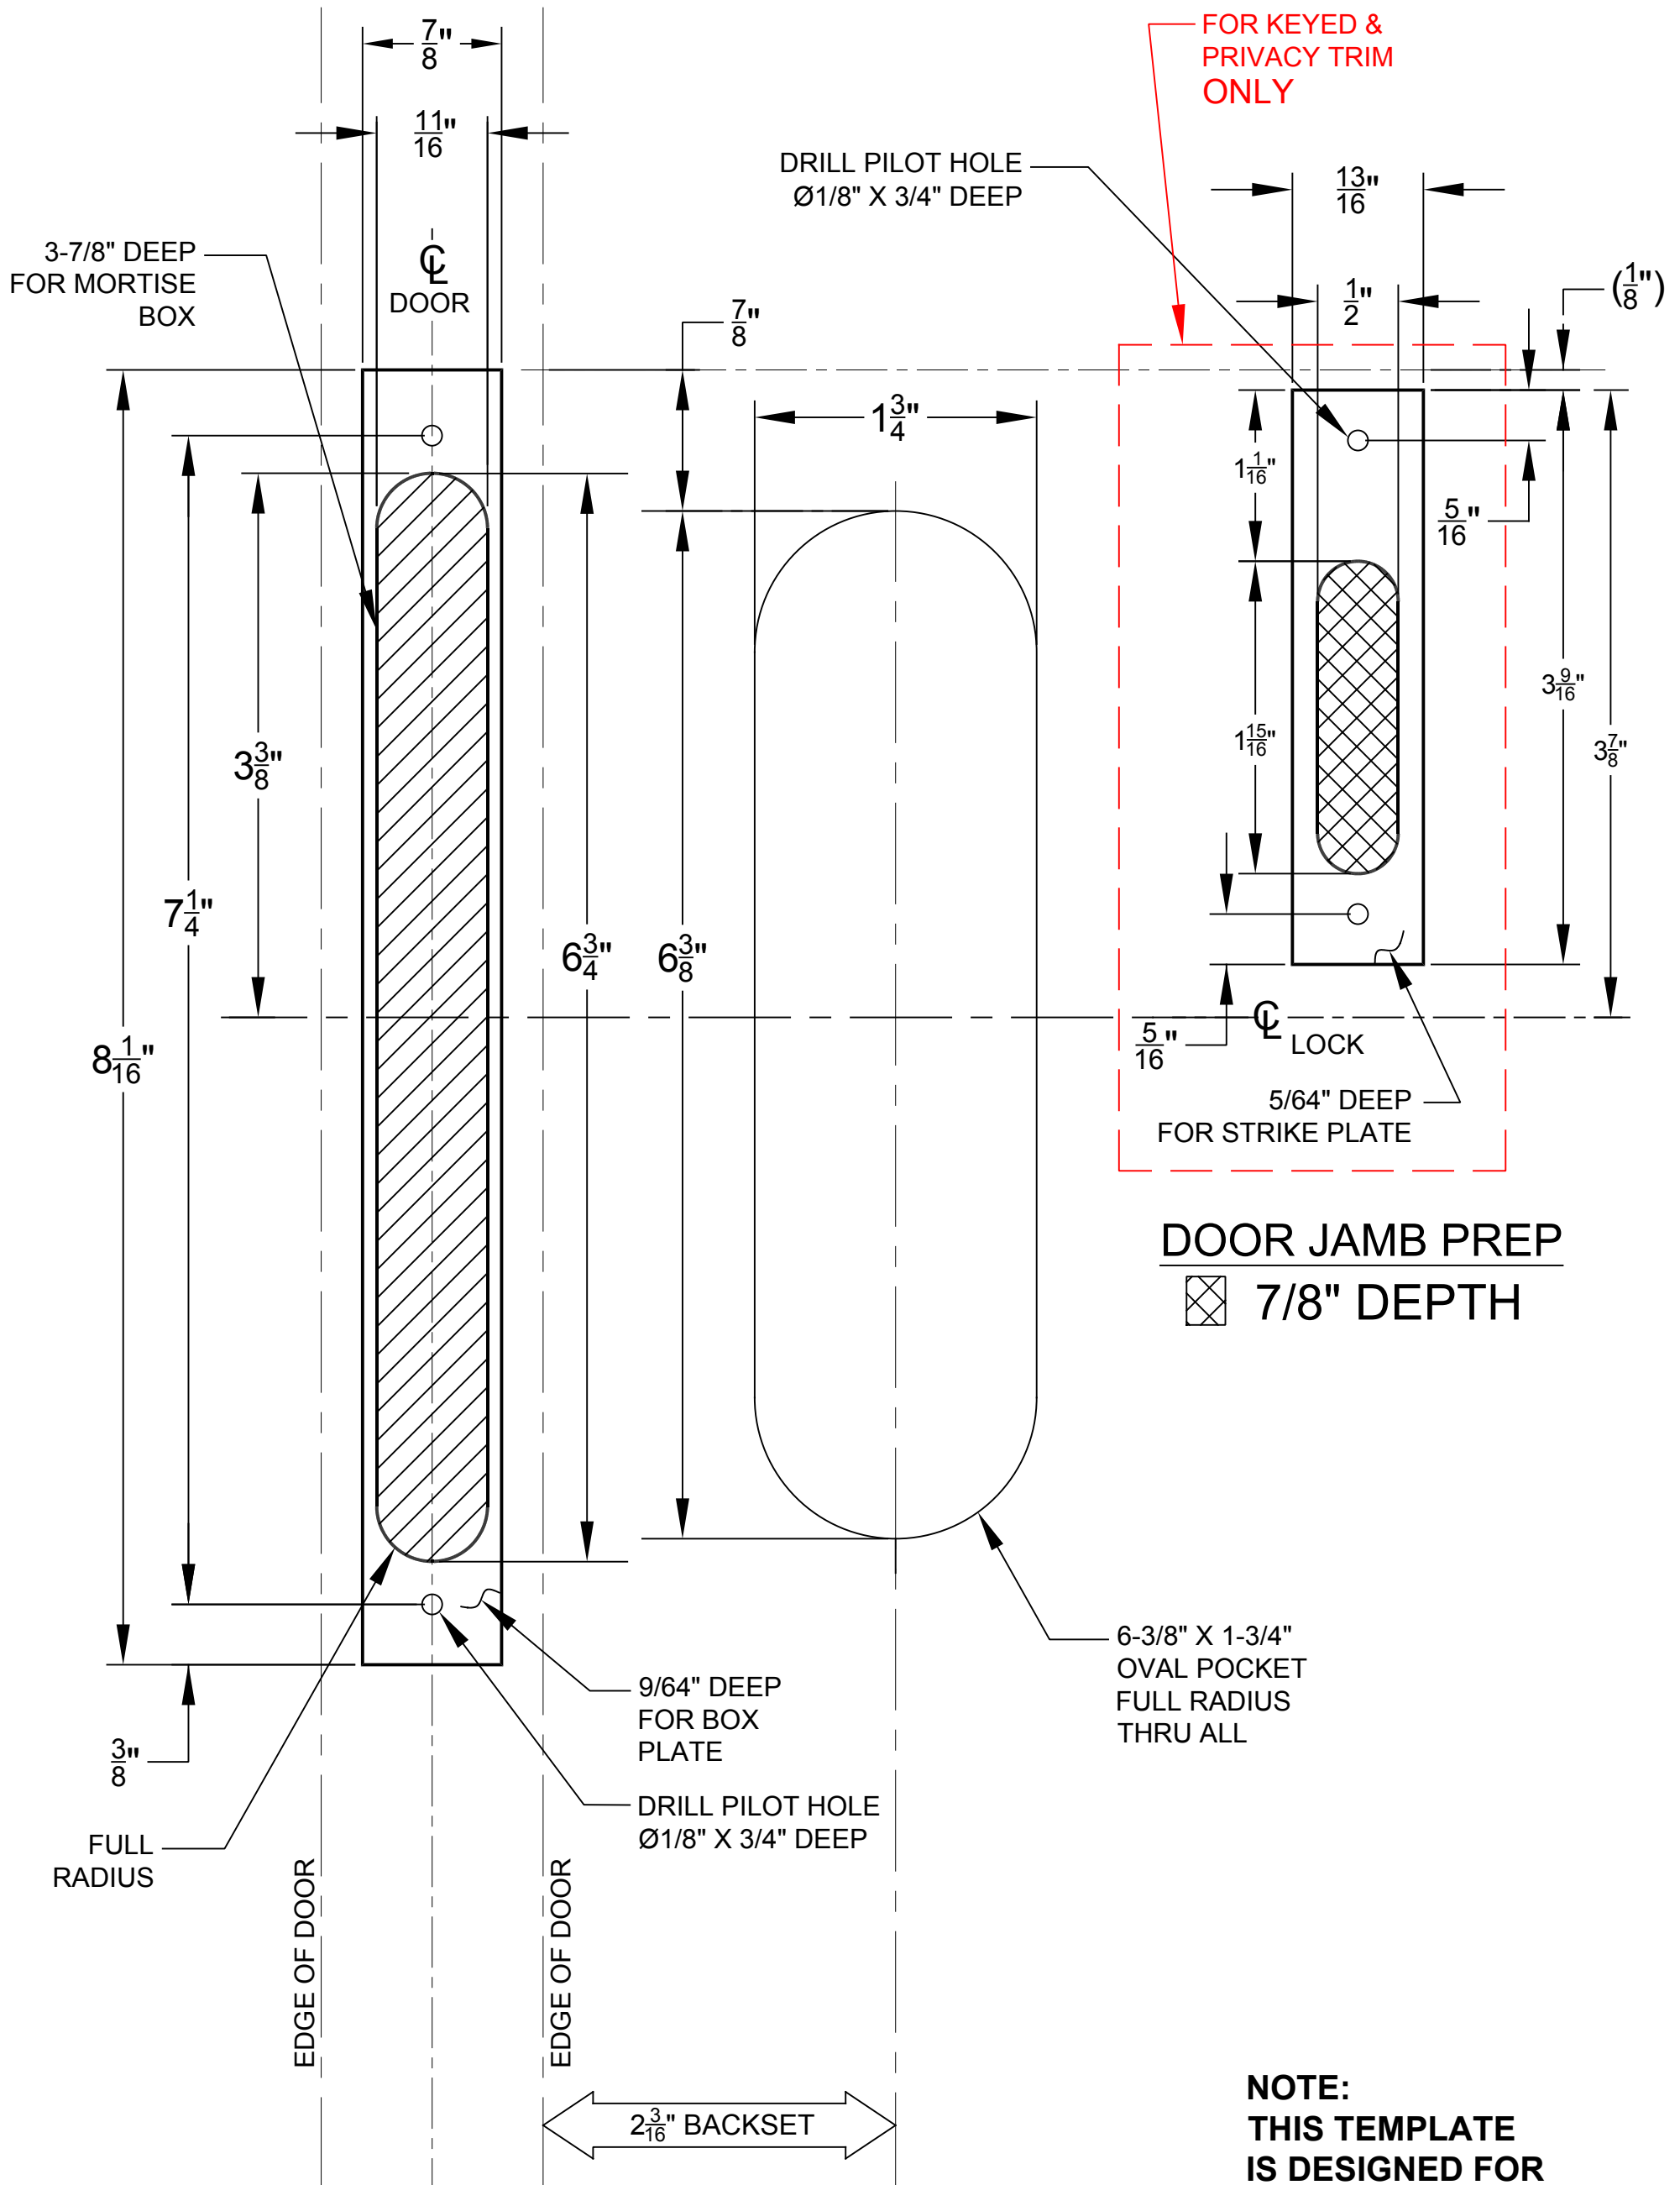

NARROW MODERN POCKET DOOR MORTISE HOLE PREPARATION OVAL & RECTANGULAR TRIMS

NOTE:
THIS TEMPLATE
IS DESIGNED FOR
1-3/8" THICK DOOR.

* NOTE: 8-1/2" X 11" COPY OF THIS
TEMPLATE NOT TO SCALE.