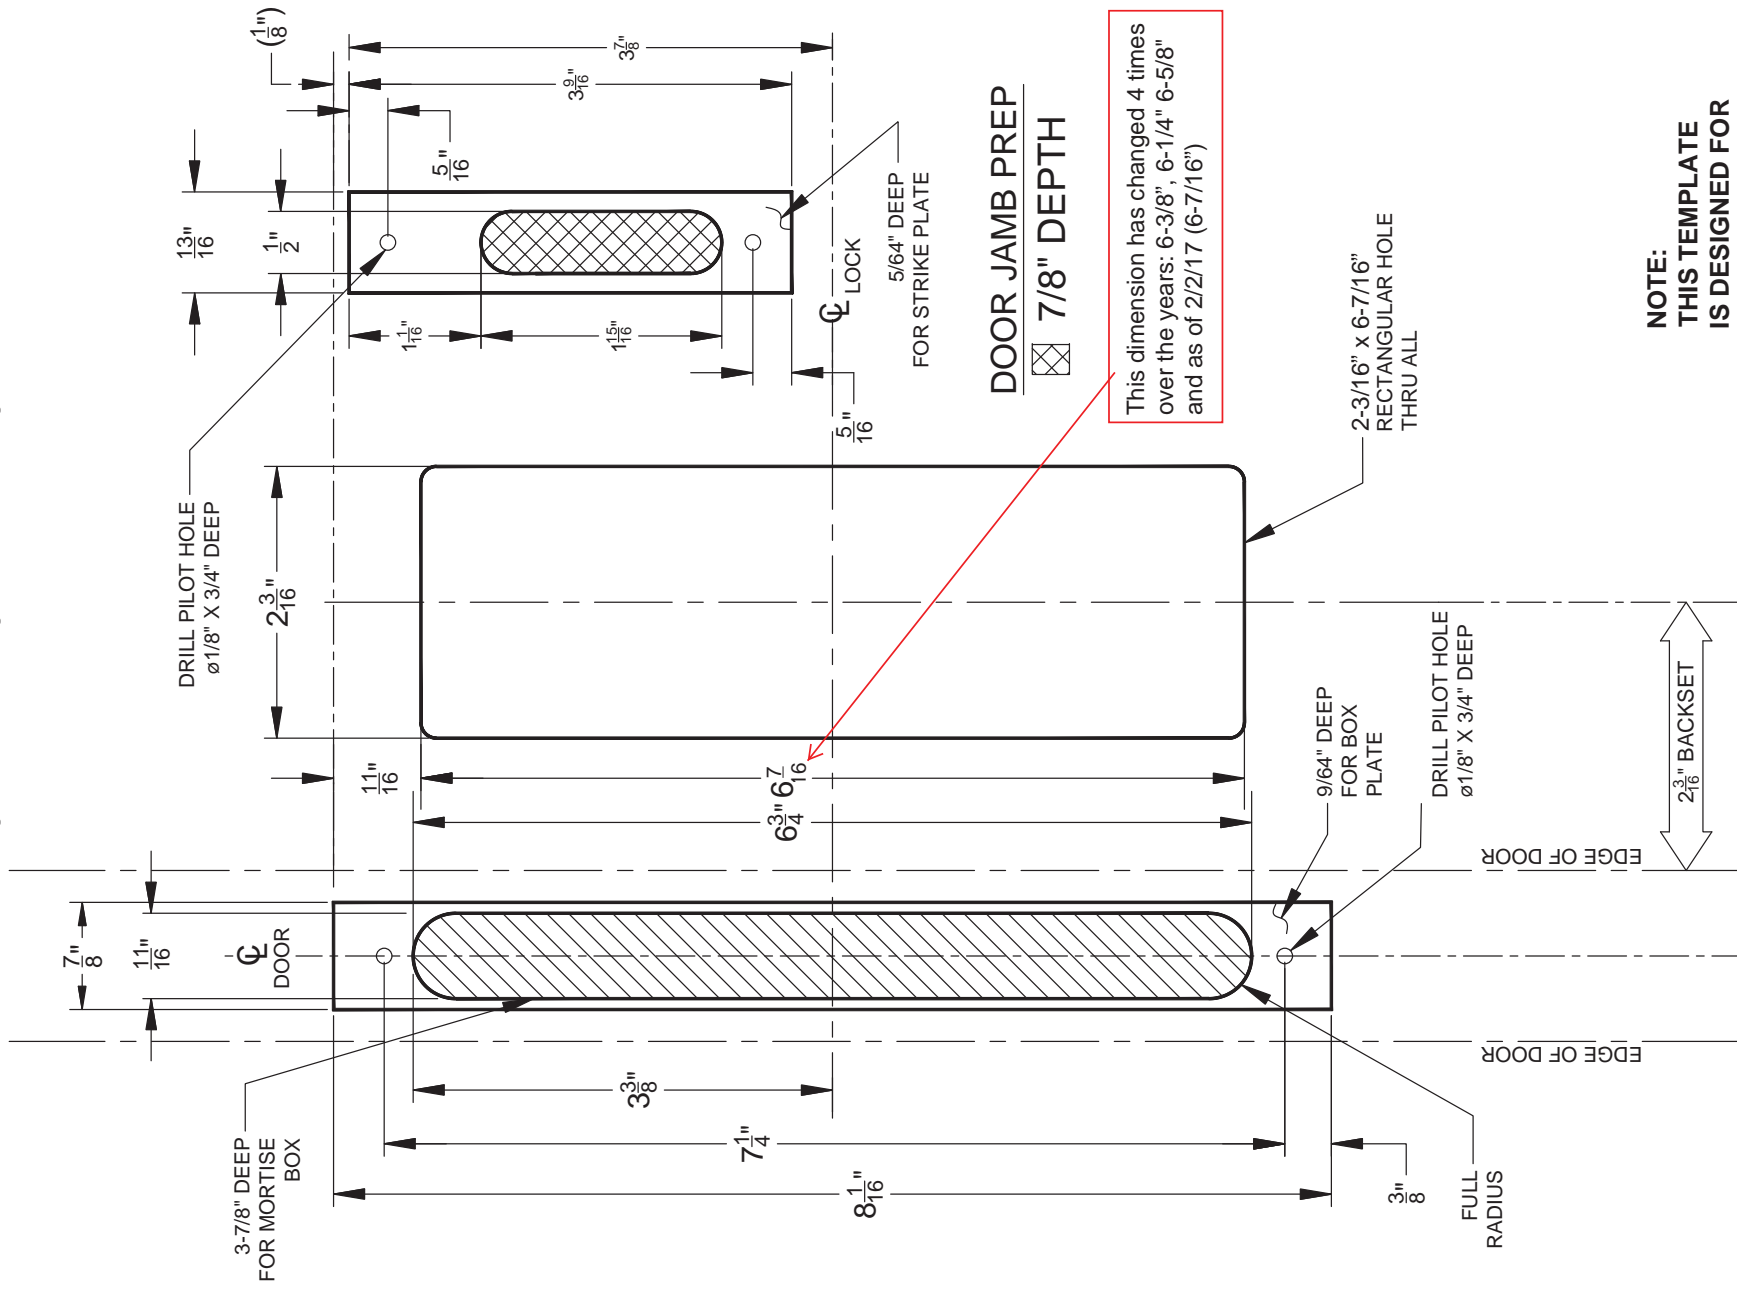

MODERN POCKET DOOR MORTISE HOLE PREPARATION KEYED / PRIVACY / PASSAGE / DUMMY

* NOTE: 8-1/2" X 11" COPY OF THIS
TEMPLATE NOT TO SCALE.