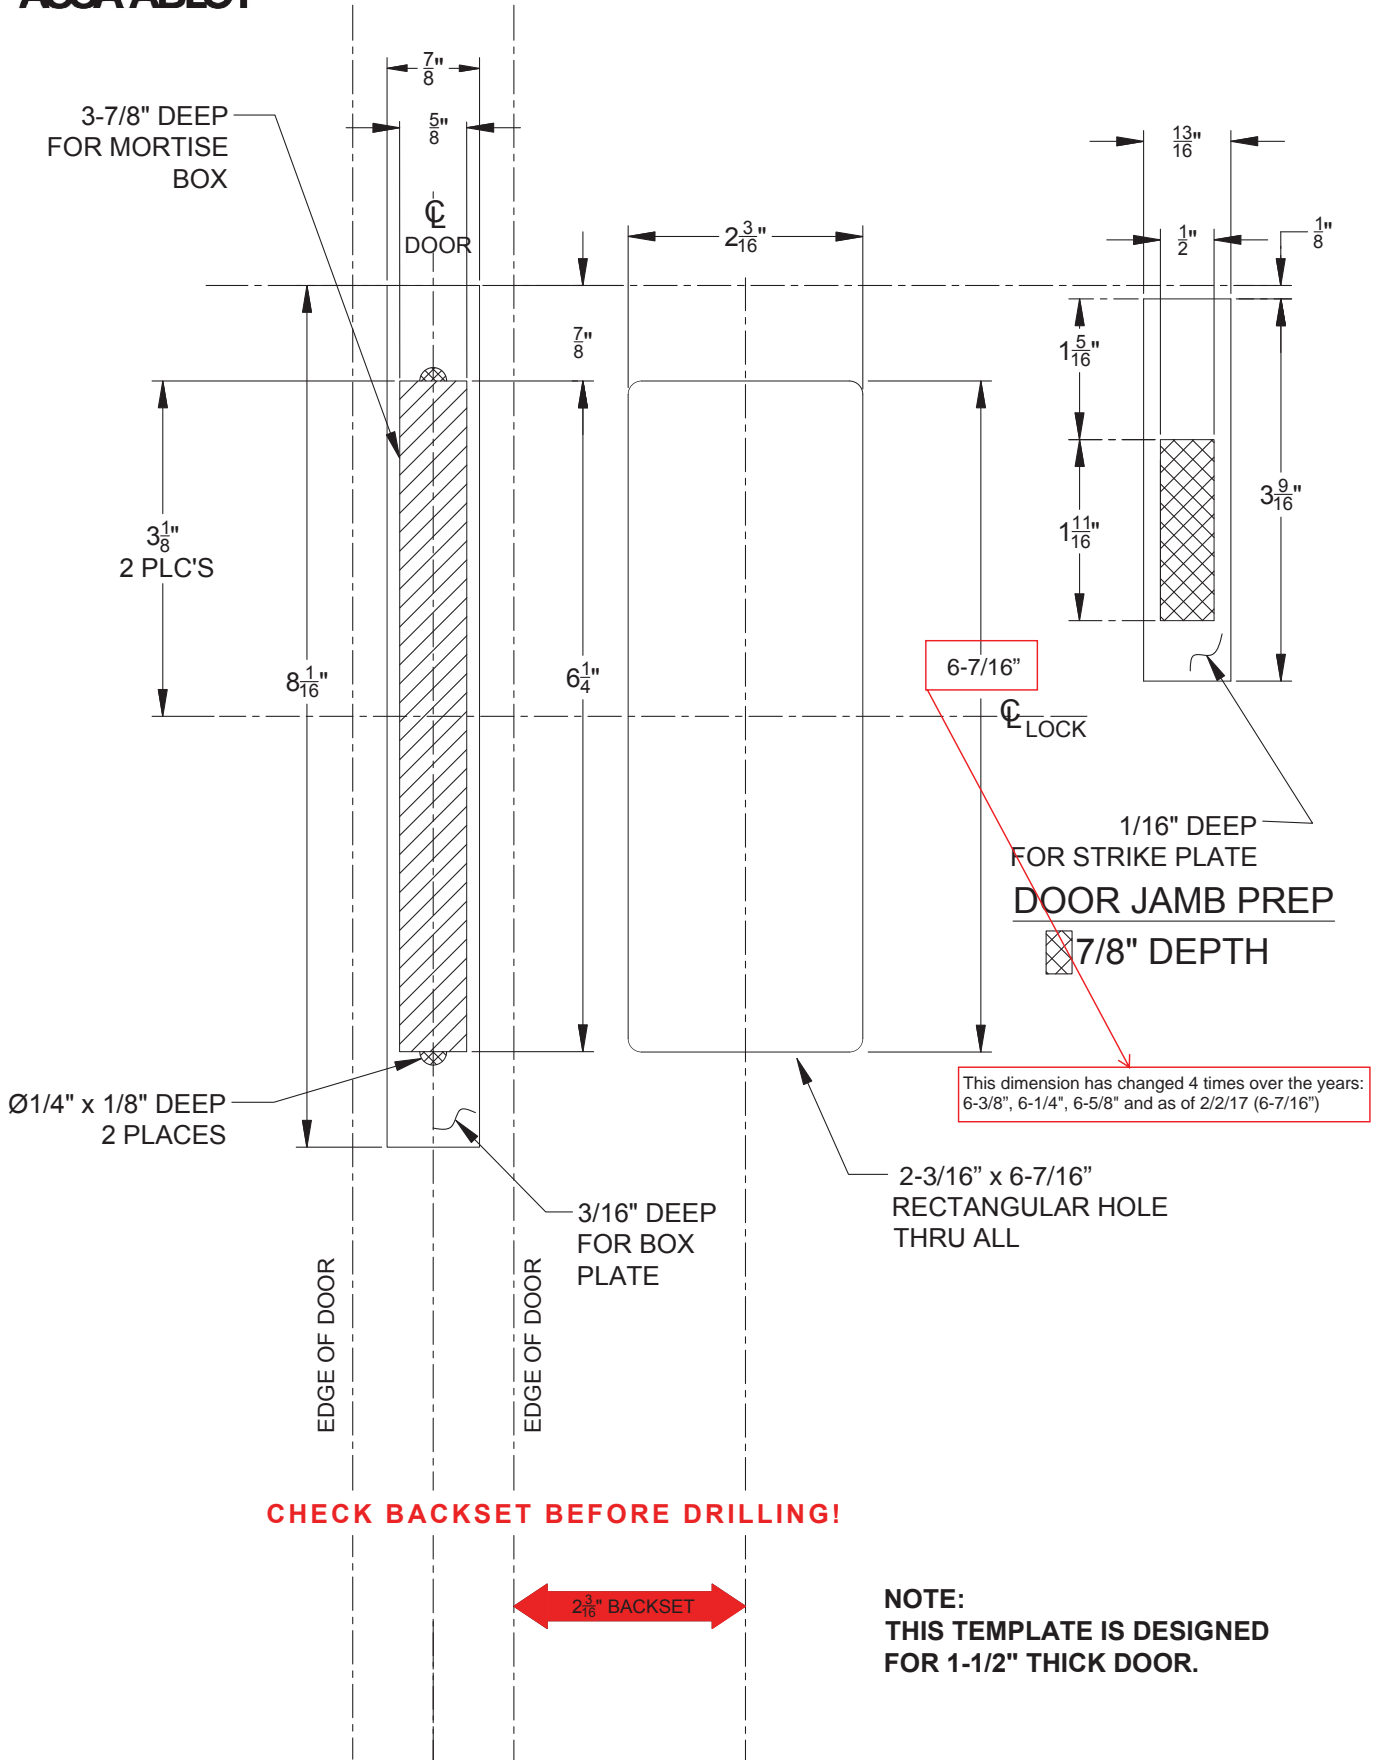

**CLASSIC POCKET DOOR MORTISE
HOLE PREPARATION
KEYED / PRIVACY / PASSAGE / DUMMY**

* NOTE: 8-1/2" X 11" COPY OF THIS TEMPLATE NOT TO SCALE.