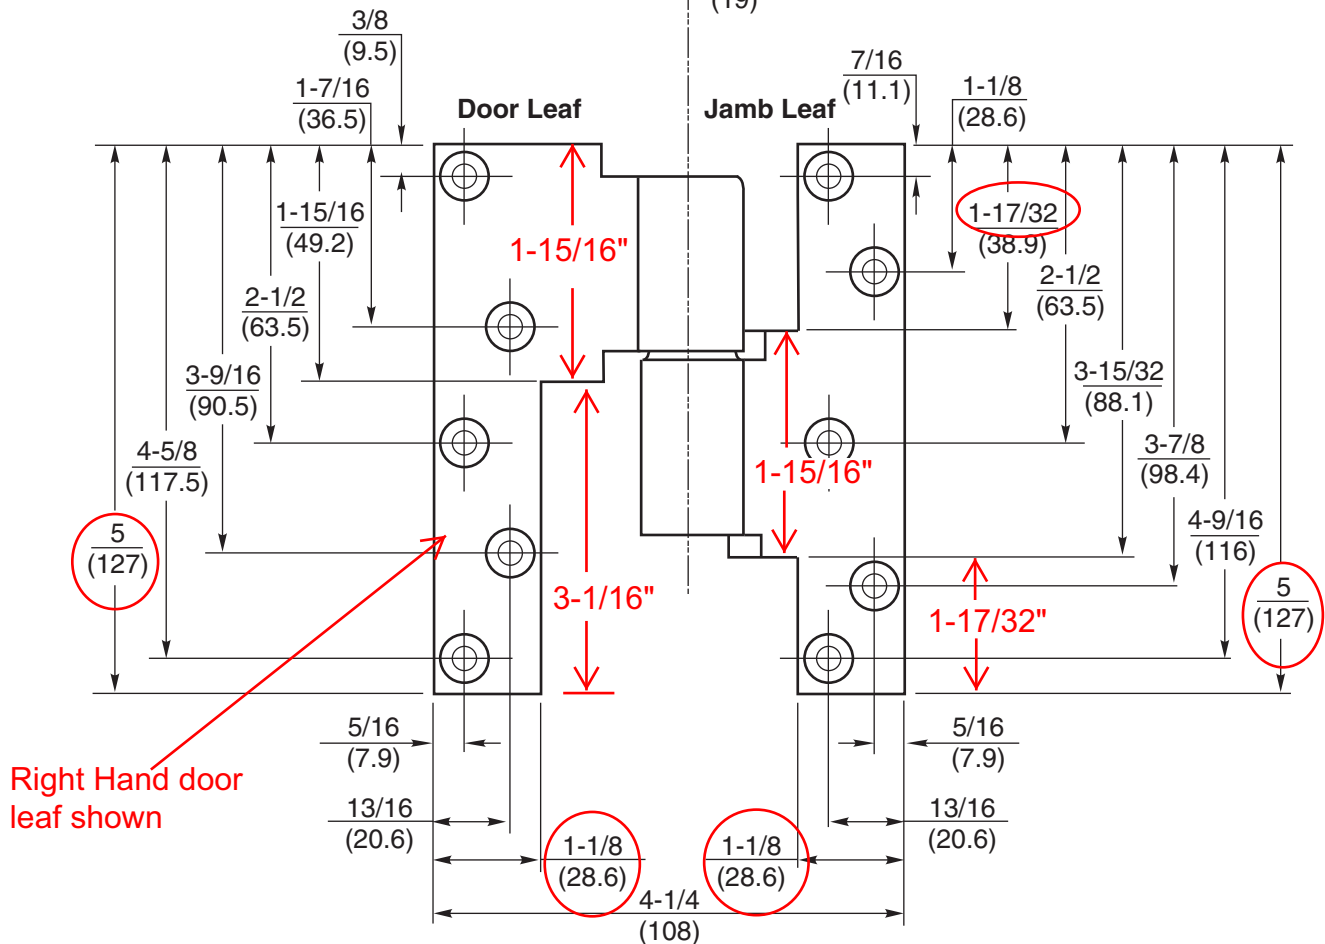

This template drawing cross references for both Rixson M19, M190 and the Dorma 75220,75222,75230,75233 75220A,75222A and 75233A Reference:  
 Dorma Template # BTS-64  
 Rixson Template # IP50050

**Order Templaco Router Template Number: D/R SET 1**

The set will include:

- 1 Door Leaf Template (L) not shown
- 1 Door Leaf Template (R) per the drawing above
- 1 Jamb Leaf Template per the drawing above

Intermediate Pivot 3/4" & 1-1/2" Offset  
 Rixson Model M19 & M190  
 Dorma Model 75220 - 75233A

This drawing is to be used to select the correct Templaco Router Template for the hinges that you are installing. Do not use this drawing for any other purpose.