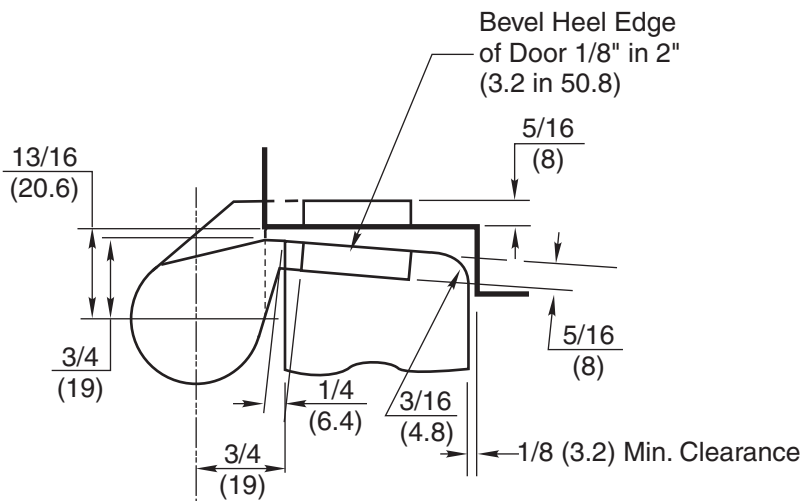

This template drawing cross references for both Rixson M19, M190 and the Dorma 75220,75222,75230,75233 75220A,75222A and 75233A Reference:  
 Dorma Template # BTS-64  
 Rixson Template # IP50050

**Order Templaco Router Template Number: D/R SET 1**

The set will include:

- 1 Door Leaf Template (L) not shown
- 1 Door Leaf Template (R) per the drawing above
- 1 Jamb Leaf Template per the drawing above

Intermediate Pivot 3/4" & 1-1/2" Offset  
 Rixson Model M19 & M190  
 Dorma Model 75220 - 75233A

This drawing is to be used to select the correct Templaco Router Template for the hinges that you are installing. Do not use this drawing for any other purpose.