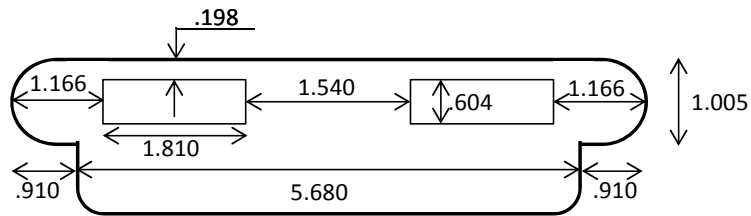

Templaco Stock # ST-174

Special Strike:

1.005 x 7.5 with a centered lip @ 5.680 wide / with ABS

All pocket dimensions are mortise finish size.

actual dust box dimension on strike (add for clearance)