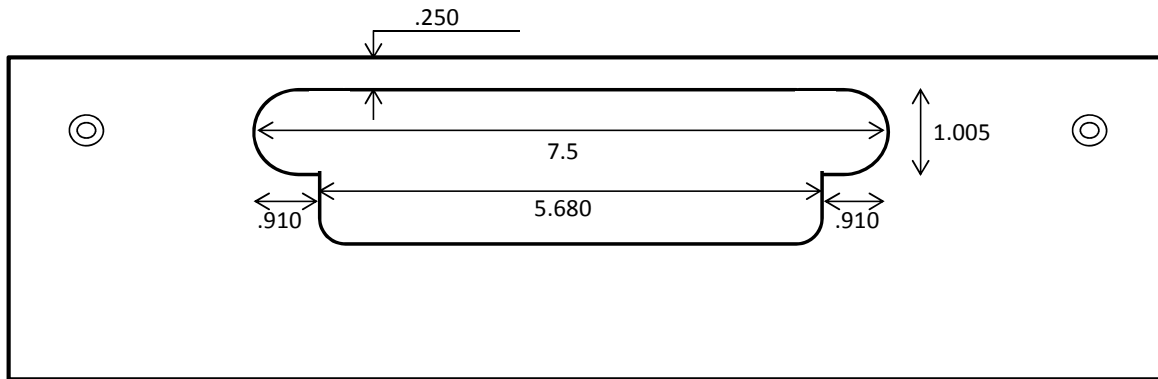

Templaco Stock # ST-174

Special Strike:

1.005 x 7.5 with a centered lip @ 5.680 wide / with ABS

All pocket dimensions are mortise finish size.

actual dust box dimension on strike (add for clearance)