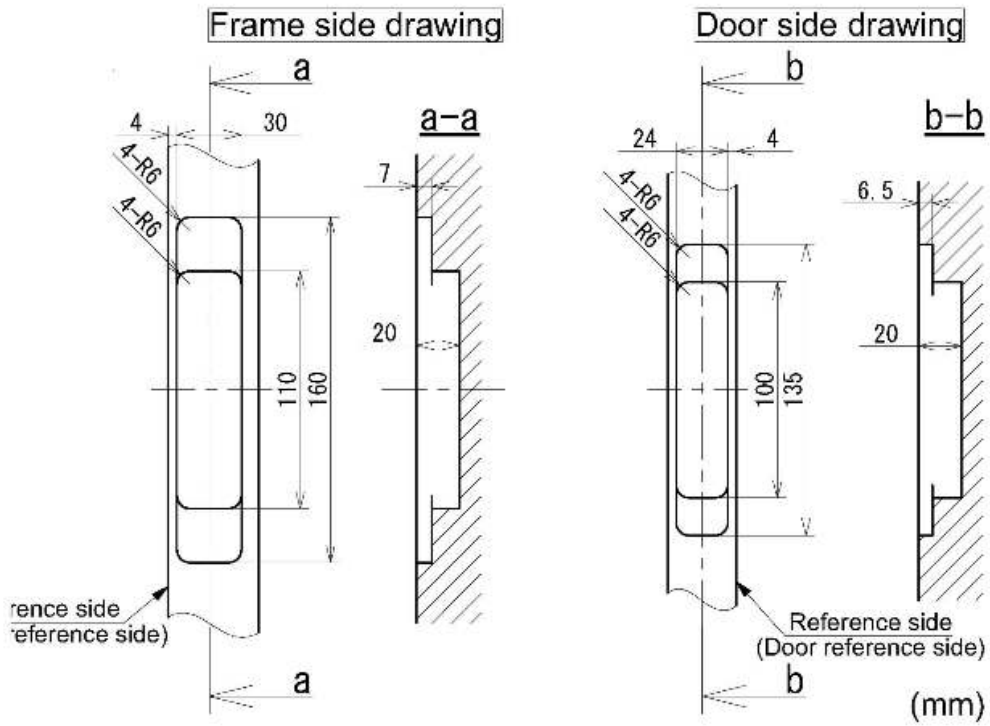

Model HES3D-V135 Lamp / Sugatsune Concealed Hinge

Requires a pair of templates, door & frame