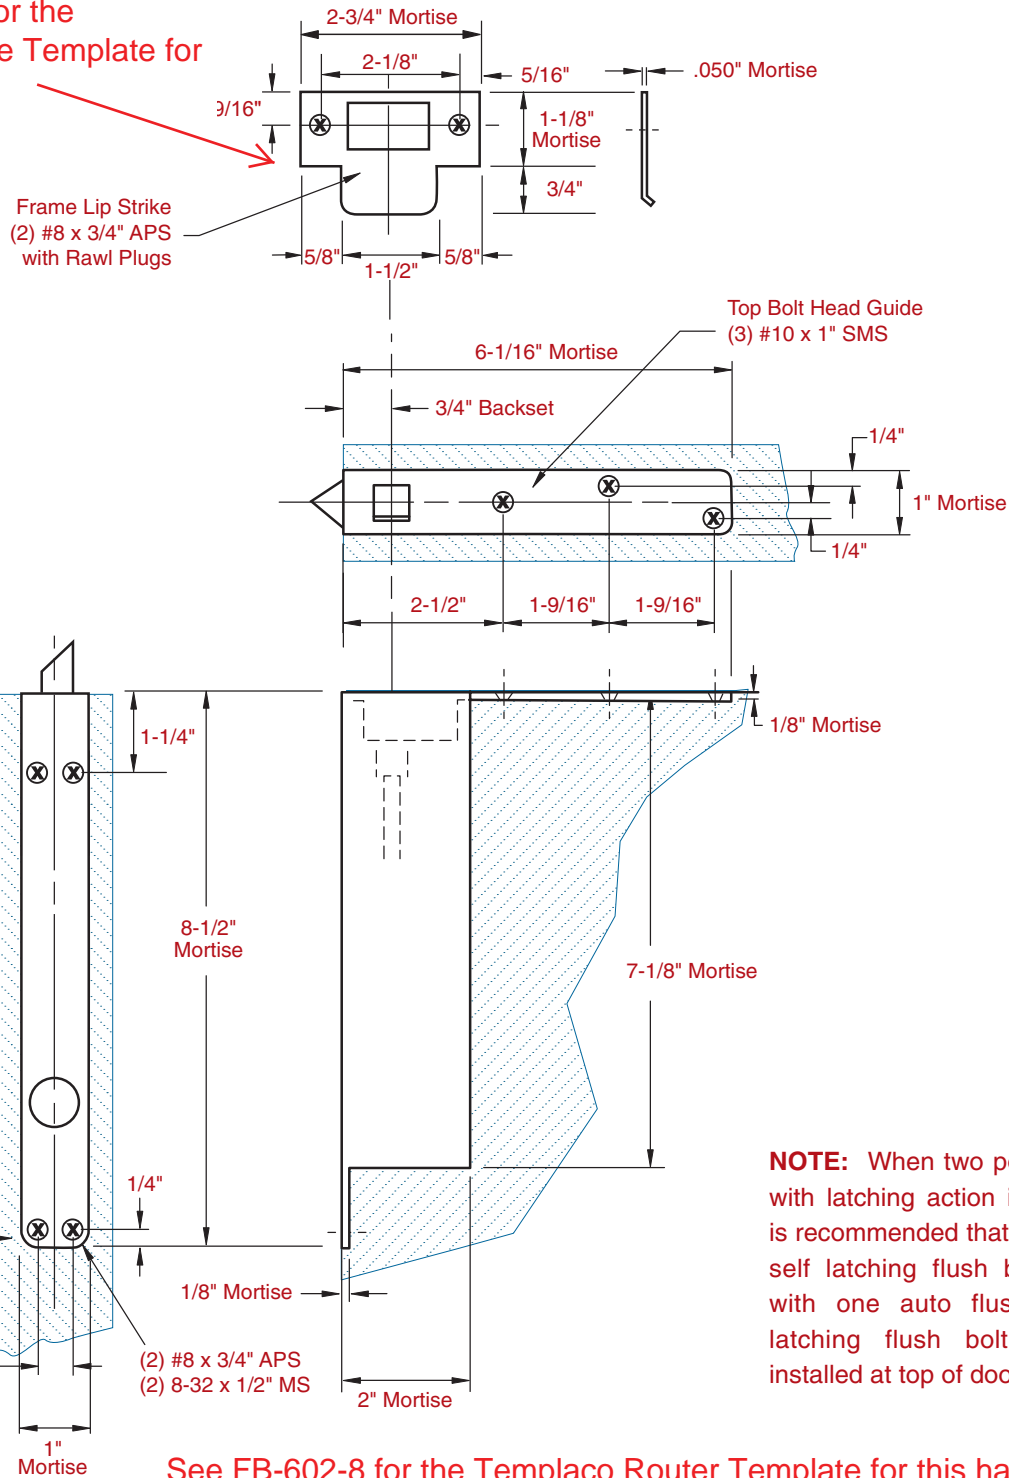

**2905 Self Latching Top Bolt**

See ST-151B for the Templaco Strike Template for this strike plate

Not To Scale

See FB-602-8 for the Templaco Router Template for this hardware.

**Template No.**  
**T-2905**  
**Rev. 12/12/12**